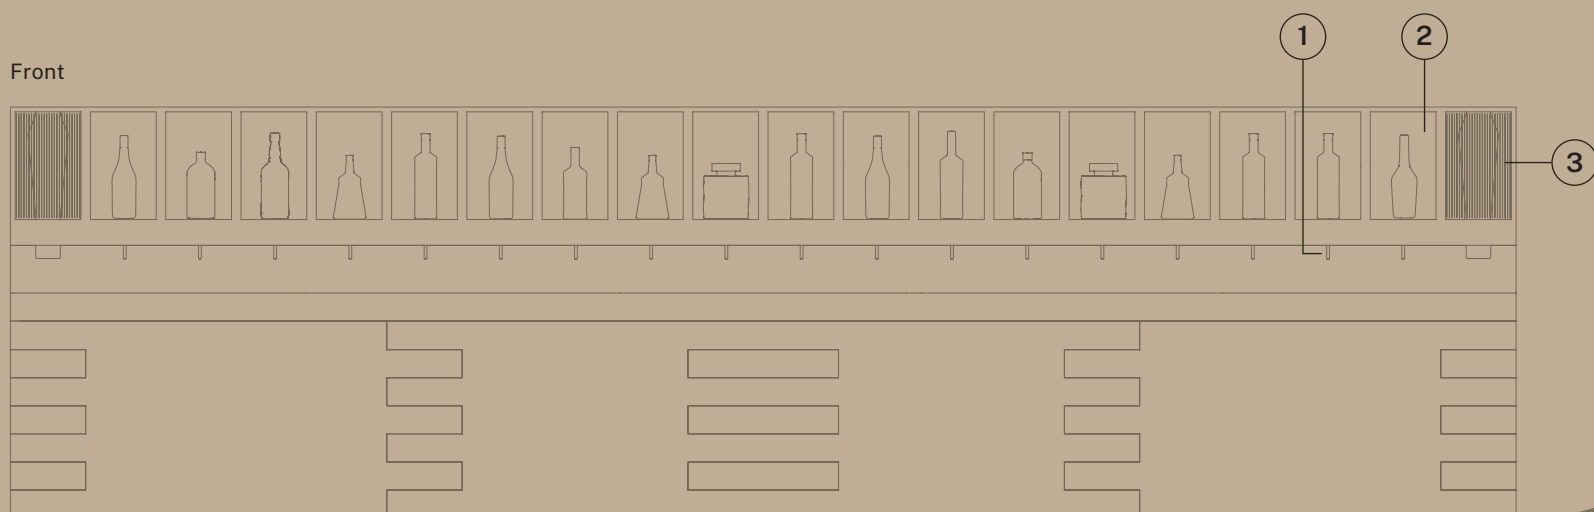

Tēburu
テーブル

Interactive Whisky Tasting Experience Concept
by Joseph Donovan v1.3 08.04.2021

Top

Front

Reference Imagery

- 1 Copper whisky dispenser
- 2 Whisky bottle display case
- 3 Ice sphere maker & dispenser
- 4 Rear projection screen with IR sensor
- 5 PCAP reading rail touchscreen (x5)

Front

Top

Iso

Experience

Explore the selection to learn about whiskies on tap

Order your whisky, neat or on the rock

Automated coaster brings filled tasting glass to you

Select which season your whisky evokes

- 1 Glass
- 2 Capacitive material
- 3 Coaster housing
- 4 IR emitter arrays
- 5 Roller balls
- 5 Battery & access door
- 5 Drive wheels