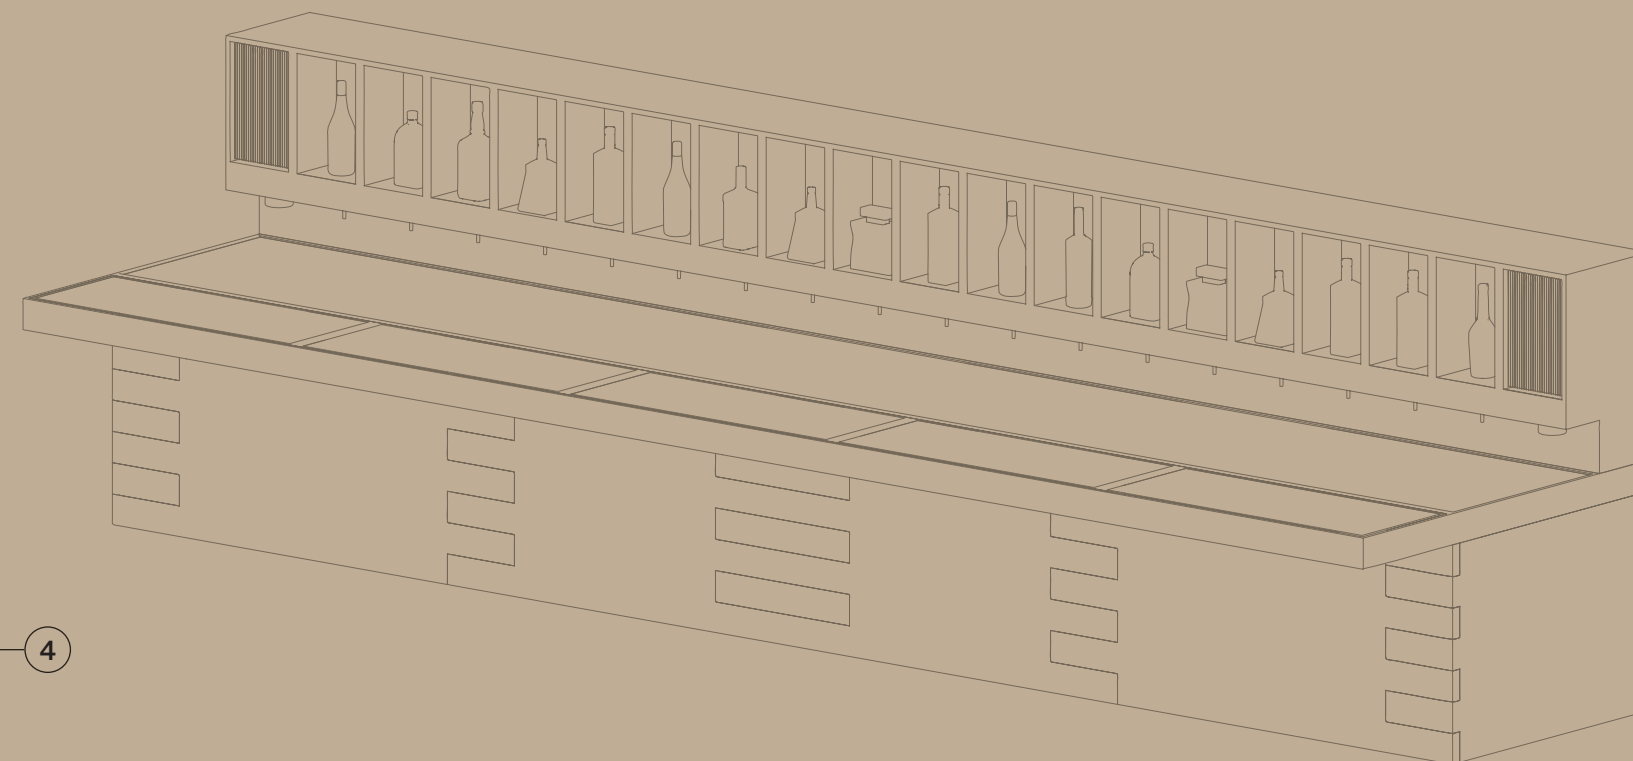

Tēburu
テーブル

Interactive Whisky Tasting Experience Concept
by Joseph Donovan v1.3 08.04.2021

Top

Front

Reference Imagery

- 1 Copper whisky dispenser
- 2 Whisky bottle display case
- 3 Ice sphere maker & dispenser
- 4 Rear projection screen with IR sensor
- 5 PCAP reading rail touchscreen (x5)

Front

Top

Iso

Experience

Explore the selection to learn about whiskies on tap

Order your whisky, neat or on the rock

Automated coaster brings filled tasting glass to you

Select which season your whisky evokes

- 1 Glass
- 2 Capacitive material
- 3 Coaster housing
- 4 IR emitter arrays
- 5 Roller balls
- 5 Battery & access door
- 5 Drive wheels