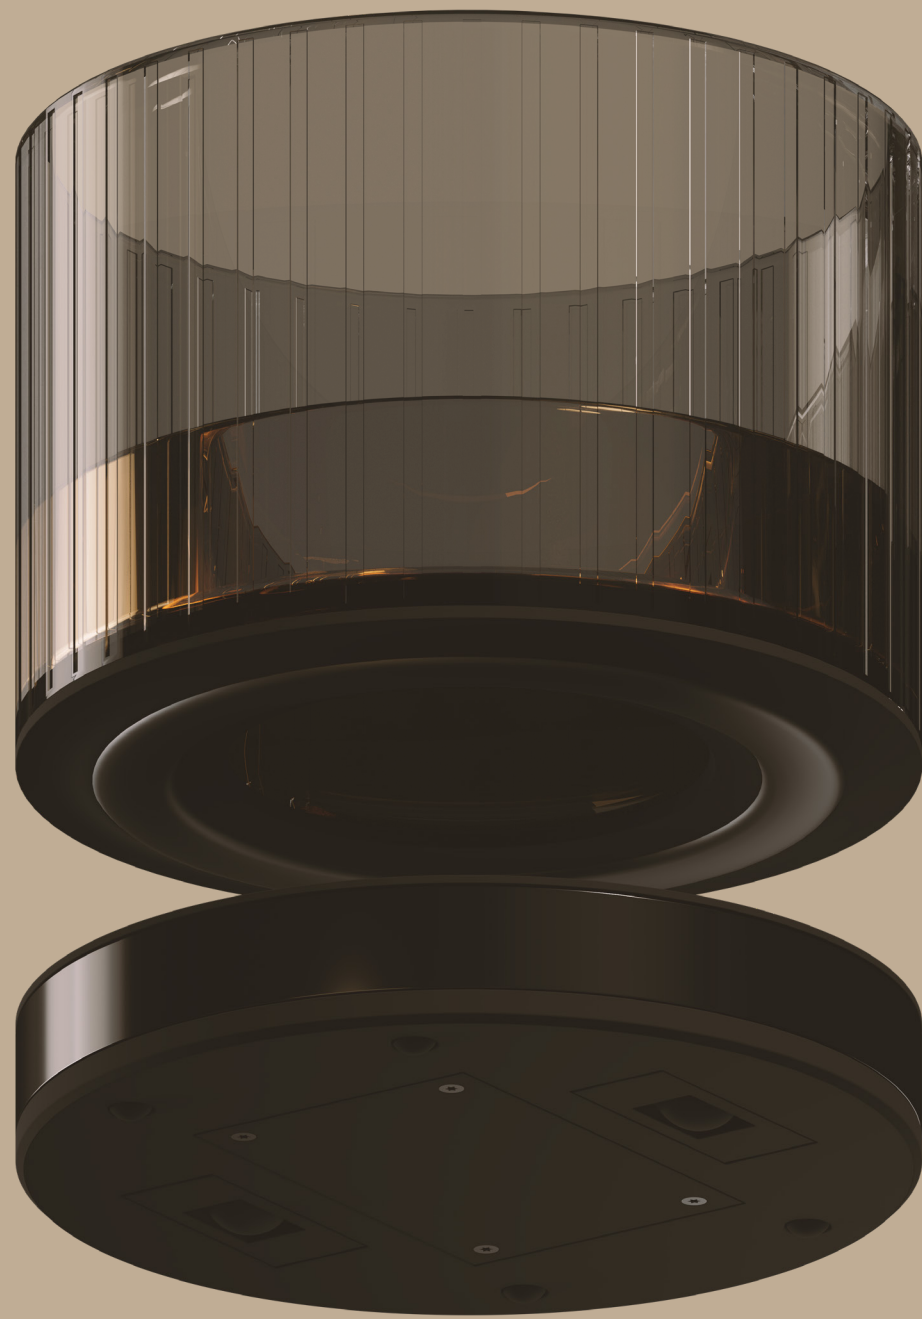

Tēburu
テーブル

Interactive Whisky Tasting Experience Concept
by Joseph Donovan v1.3 08.04.2021

Top

Front

Reference Imagery

- 1 Copper whisky dispenser
- 2 Whisky bottle display case
- 3 Ice sphere maker & dispenser
- 4 Rear projection screen with IR sensor
- 5 PCAP reading rail touchscreen (x5)

Front

Top

Iso

Experience

Explore the selection to learn about whiskies on tap

Order your whisky, neat or on the rock

Automated coaster brings filled tasting glass to you

Select which season your whisky evokes

- 1 Glass
- 2 Capacitive material
- 3 Coaster housing
- 4 IR emitter arrays
- 5 Roller balls
- 5 Battery & access door
- 5 Drive wheels